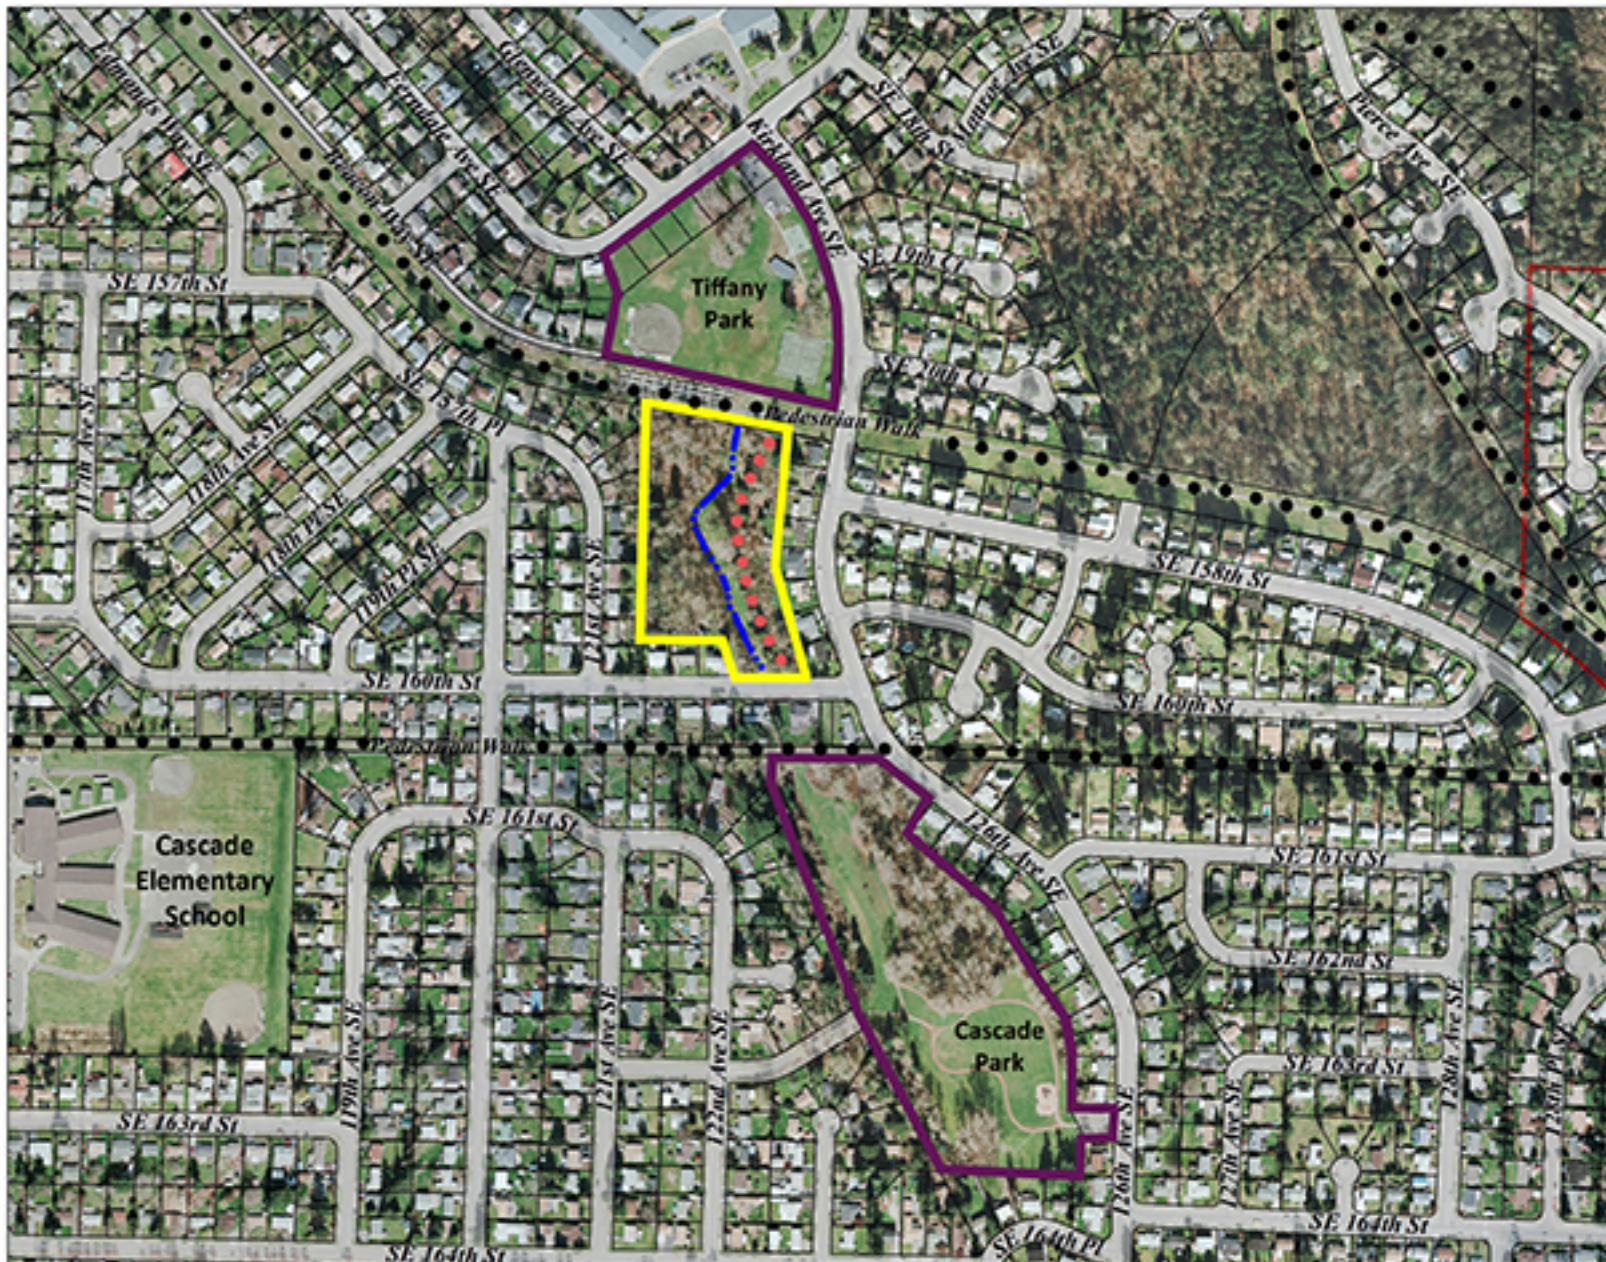

SITE MAP

Tiffany-Cascade Parks Connector

Legend

-  Tiffany-Cascade Connector
4.9 Acres
-  Existing City Parks
-  Gypsy Creek
-  Proposed Trail

1: 5,991
@ 8.5" x 11"

This map is a user generated static output from an Internet mapping site and is for reference only. Data layers that appear on this map may or may not be accurate, current, or otherwise reliable.
THIS MAP IS NOT TO BE USED FOR NAVIGATION

Notes
Enter Map Description